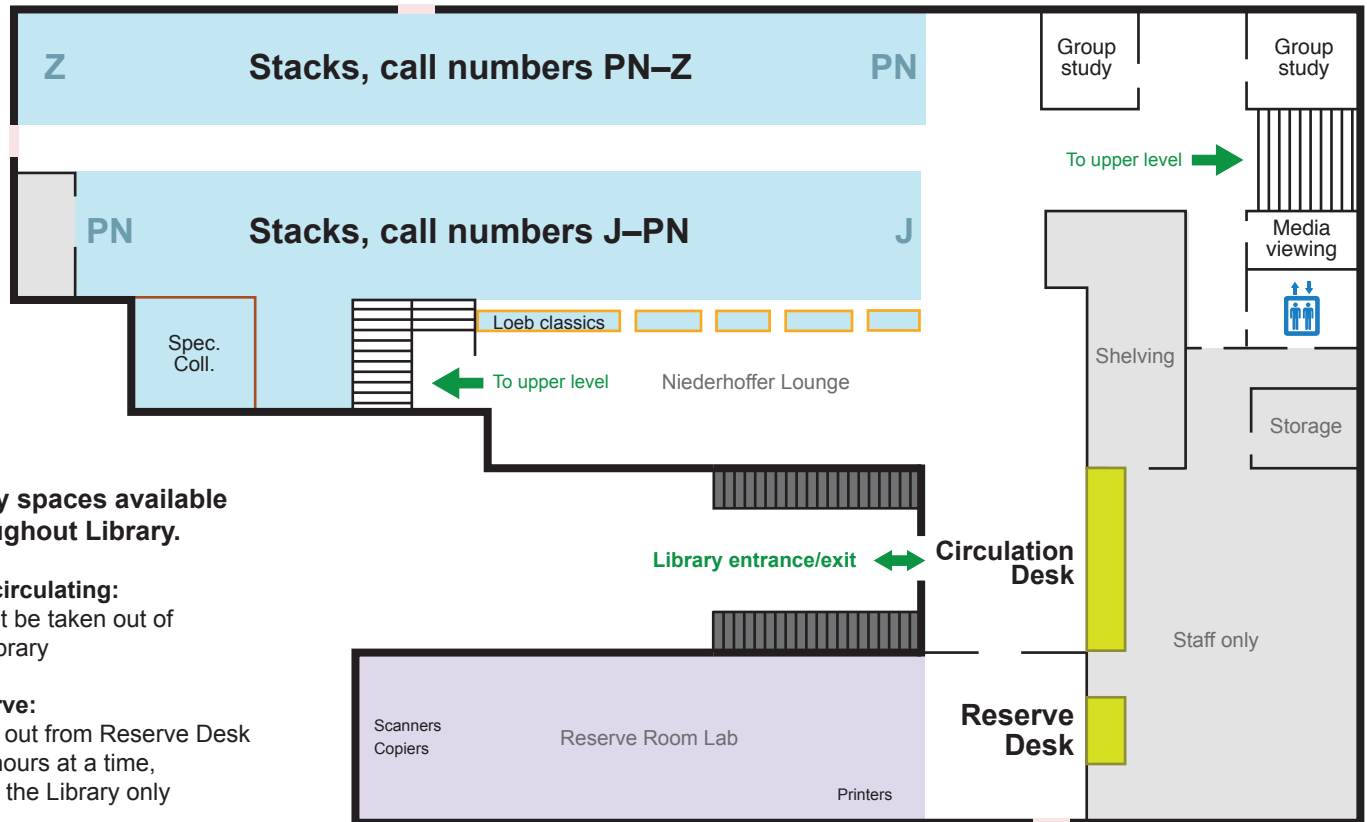

Lloyd Sealy Library Floor plan

Upper level

Lower level

Study spaces available throughout Library.

Non-circulating:
cannot be taken out of the Library

Reserve:
check out from Reserve Desk for 3 hours at a time, use in the Library only

Emergency exit

58th Street