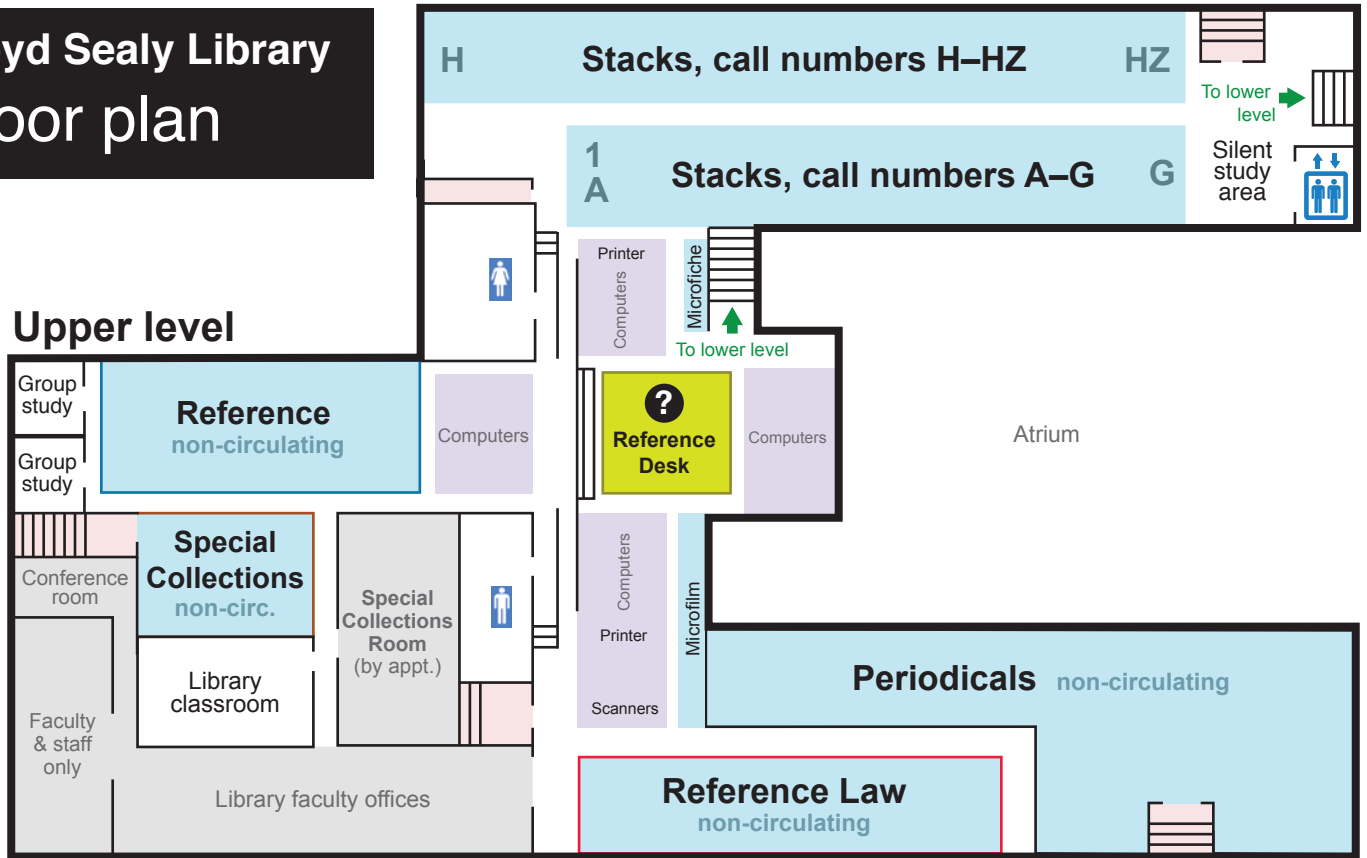

Lloyd Sealy Library Floor plan

Upper level

Lower level

Study spaces available throughout Library.

Non-circulating:
cannot be taken out of the Library

Reserve:
check out from Reserve Desk for 3 hours at a time, use in the Library only

Emergency exit

58th Street