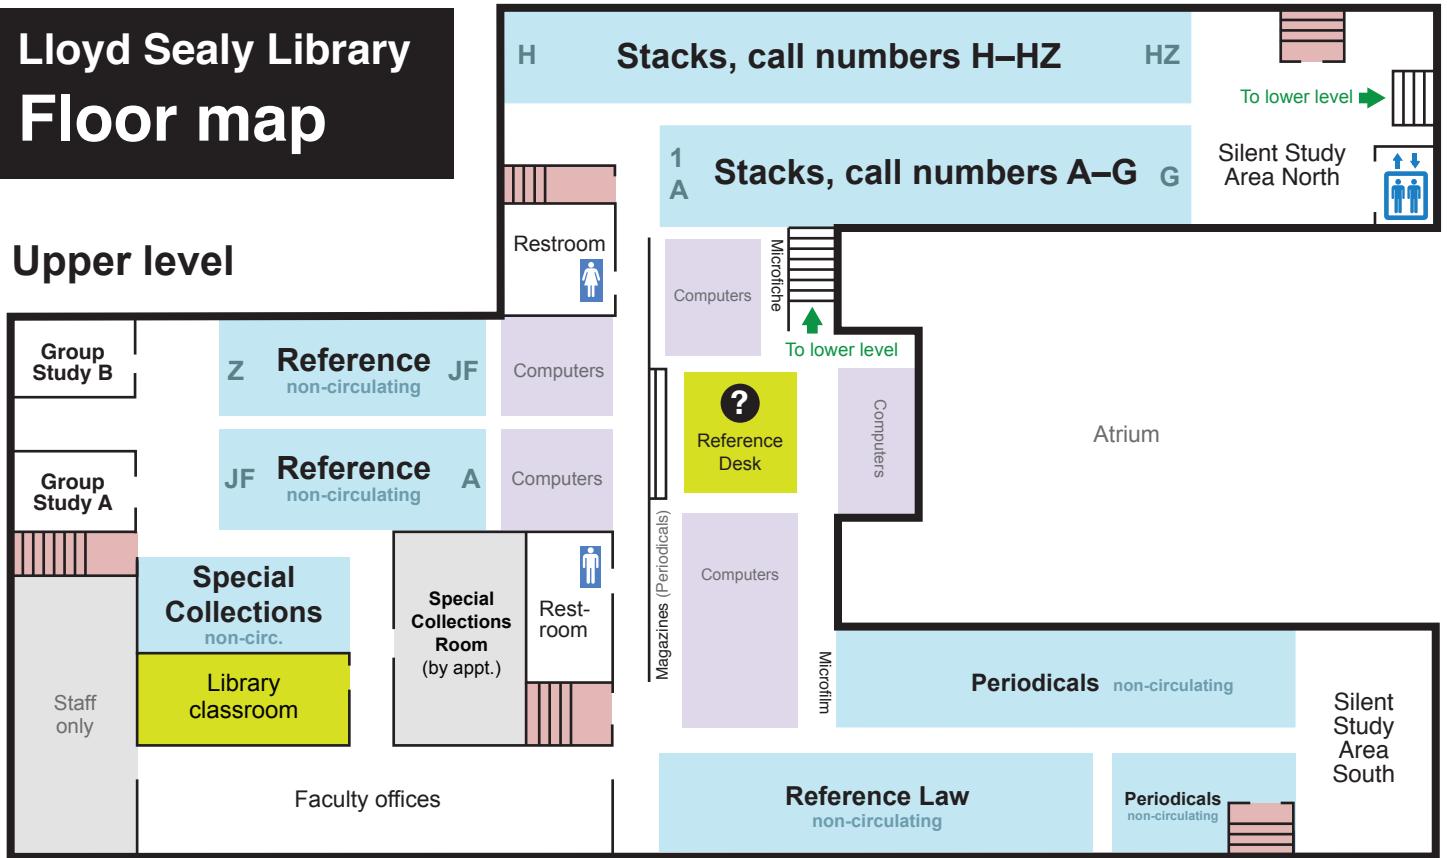

Lloyd Sealy Library Floor map

59th Street

Upper level

10th Avenue

Lower level

10th Avenue

58th Street

Study space available throughout

Non-circulating items cannot be taken out of the Library

Emergency exit