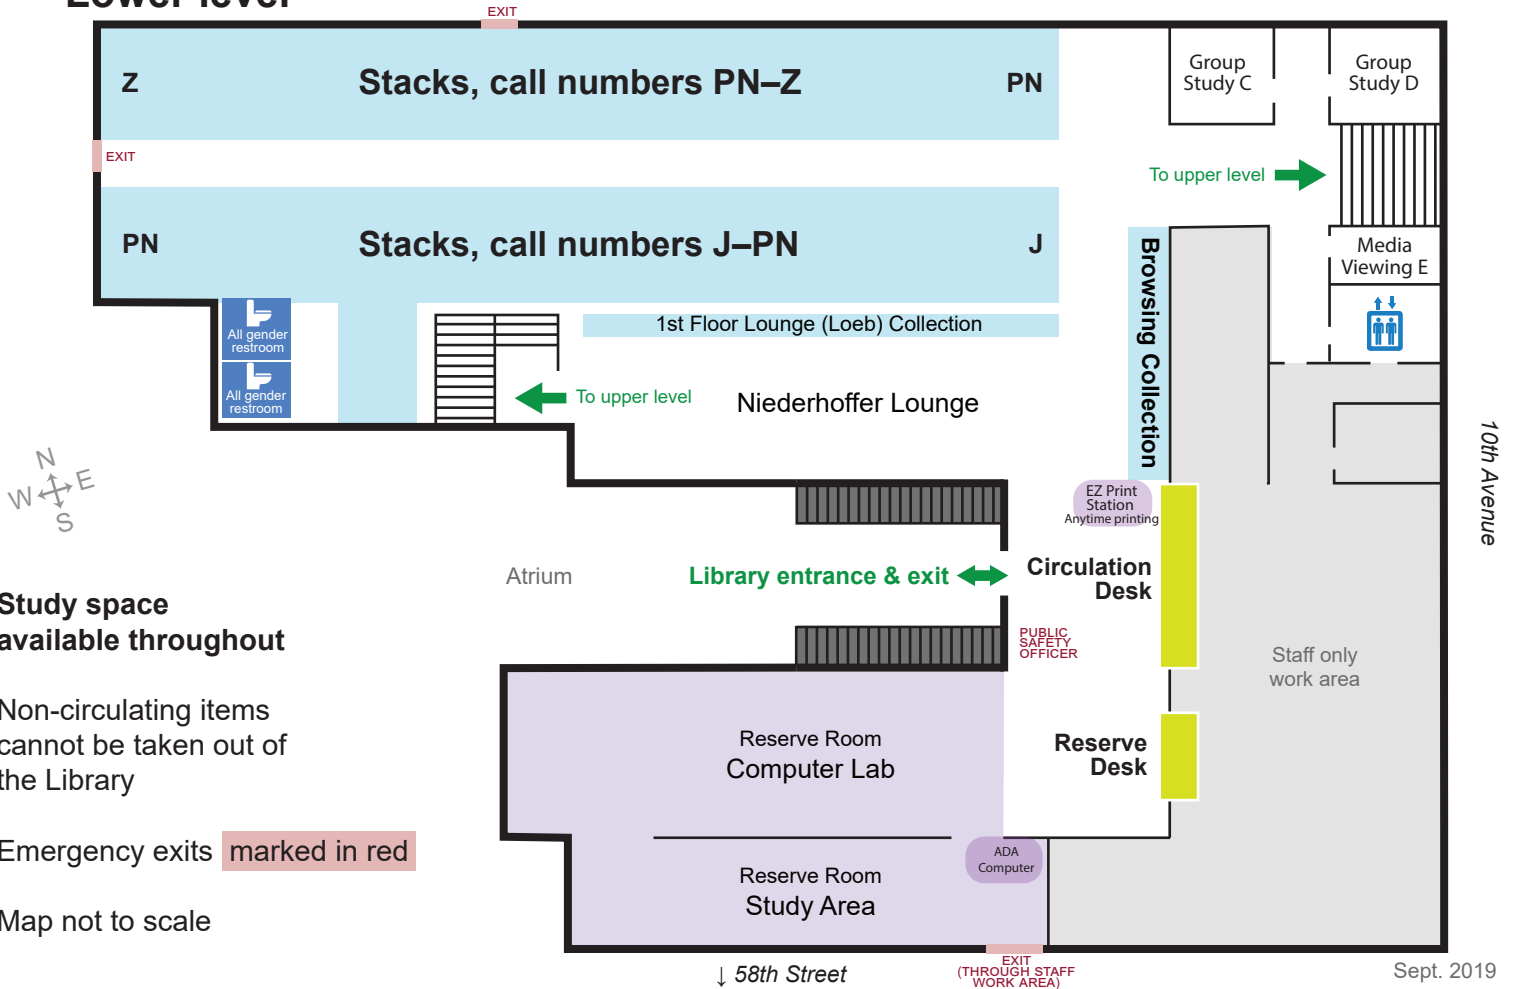

Lloyd Sealy Library Floor Map

Lower level

Study space available throughout

Non-circulating items cannot be taken out of the Library

Emergency exits marked in red

Map not to scale